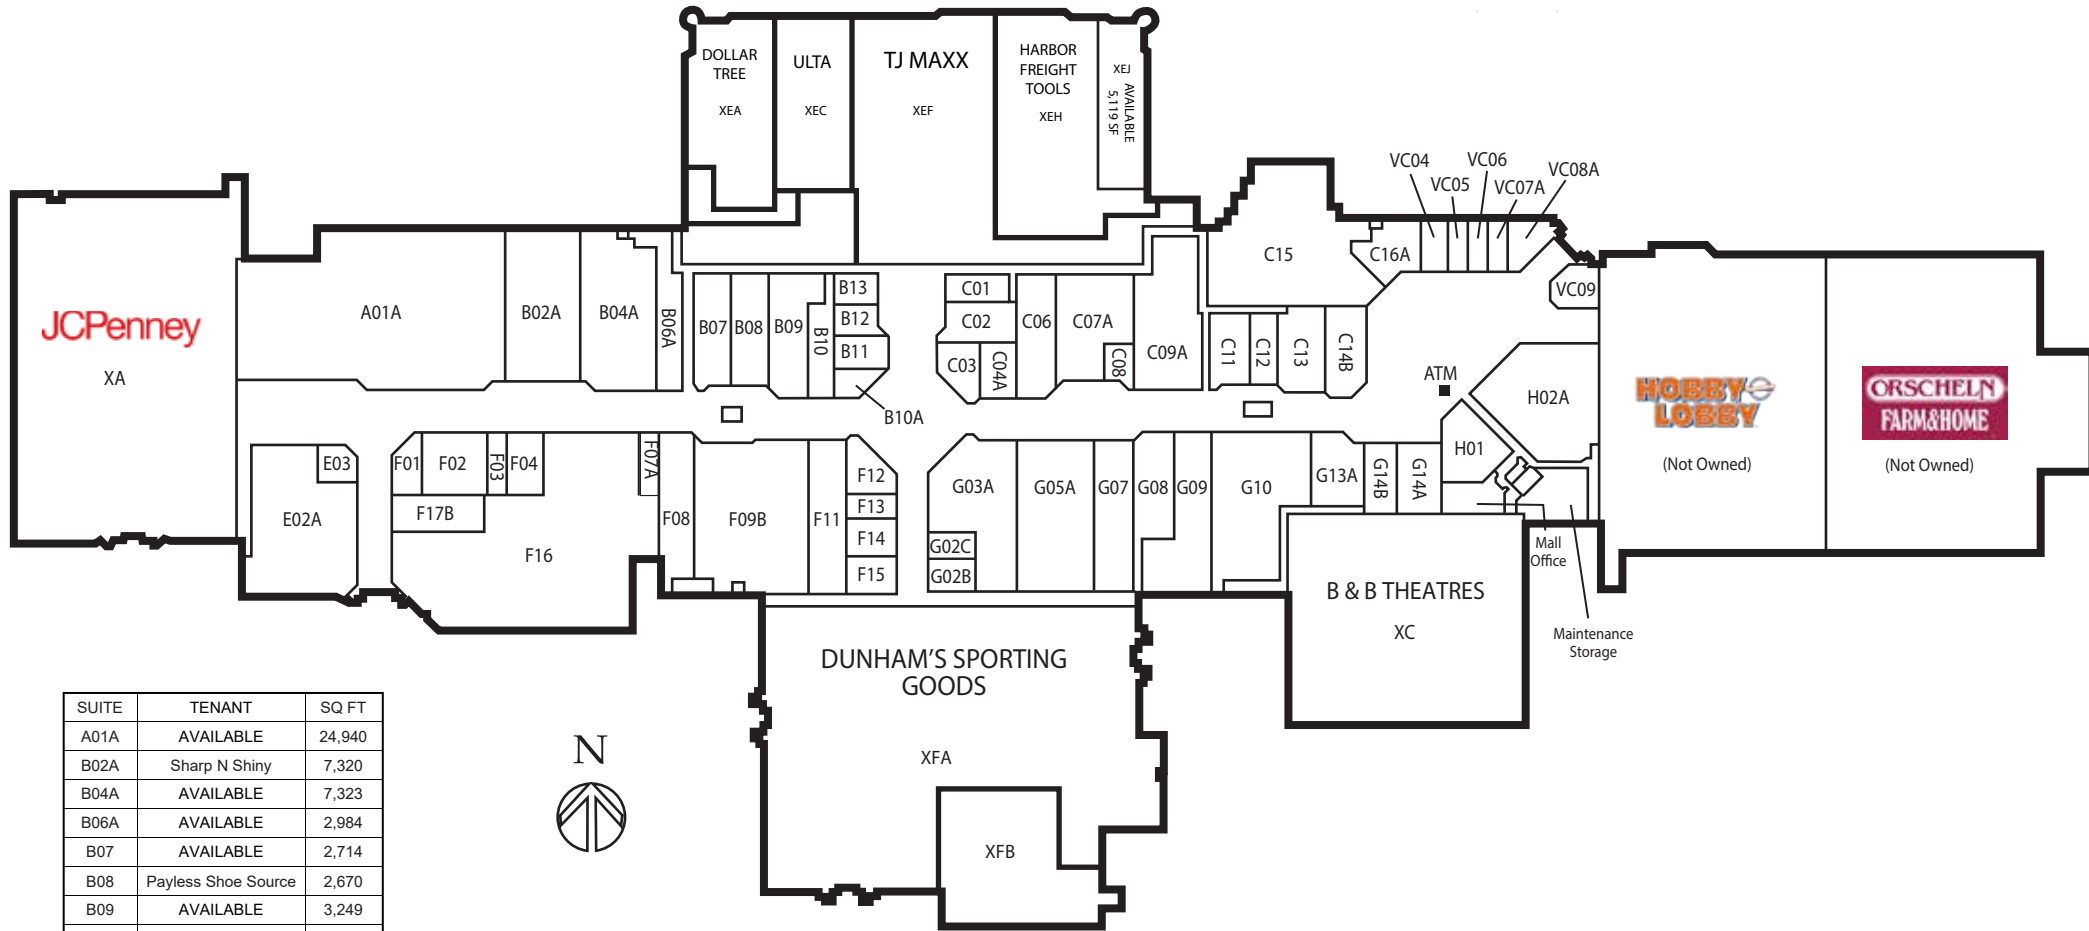

HUTCHINSON MALL

HUTCHINSON, KANSAS

SUITE	TENANT	SQ FT
A01A	AVAILABLE	24,940
B02A	Sharp N Shiny	7,320
B04A	AVAILABLE	7,323
B06A	AVAILABLE	2,984
B07	AVAILABLE	2,714
B08	Payless Shoe Source	2,670
B09	AVAILABLE	3,249
B10	Something Special	1,603
B10A	AVAILABLE	723
B11	Regis Salon	1,046
B12	AVAILABLE	893
B13	AVAILABLE	822
C01	AVAILABLE	1,173
C02	AVAILABLE	1,698
C03	AVAILABLE	1,147
C04A	AVAILABLE	1,306
C06	Bath & Body Works	2,907
C07A	The Buckle	4,493
C08	AVAILABLE	713
C09A	Maurice's	5,776
C11	AVAILABLE	1,817
C12	Nails N Spa	1,287

SUITE	TENANT	SQ FT
F11	AVAILABLE	3,750
F12	AVAILABLE	1,271
F13	AVAILABLE	723
F14	AVAILABLE	1,113
F15	AVAILABLE	1,150
F16B	ESSDACK	22,538
F17B	Ameritime	2,102
G02B	AVAILABLE	1,100
G02C	AVAILABLE	694
G03A	Cindy Lou's	5,930
G05A	Famous Footwear	7,470
G07	Game On	3,735

SUITE	TENANT	SQ FT
G08	Cindy Lou's Too	2,538
G09	White Lily	4,998
G10	Rue 21	8,076
G13A	AVAILABLE	2,242
G14A	Liane Massage	2,306
G14B	AVAILABLE	1,384
H01	Dish Network	2,323
H02A	Hibbett Sports	7,170
LL01A	Chilis*	0
LL01C	Red Lobster*	0
RR03	Home Depot*	0
RR04	IHOP*	0

SUITE	TENANT	SQ FT
VC04	Dairy Queen	N/A
VC05	Anchor Grill	N/A
VC06	AVAILABLE	630
VC07A	AVAILABLE	691
VC08A	King Wok	1,088
VC09	Your Wireless World	1,268
XA	J.C Penney	49,598
XC	Mall8 Theatres	31,640
XEH	Harbor Freight	22,933
XEF	TJ Maxx	24,654
XEC	Ulta	10,000
XEA	Dollar Tree	10,000
XFA	Dunham's Sporting Goods	56,000
XFB	AVAILABLE	15,964
XEJ	AVAILABLE	5,119